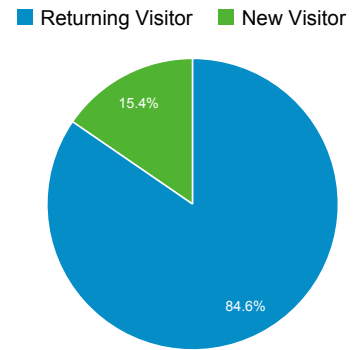

## 263,543 people visited this site

**Visits**  
1,587,839

**Pageviews**  
6,664,807

**Avg. Visit Duration**  
00:10:32

**% New Visits**  
15.32%

**Unique Visitors**  
263,543

**Pages / Visit**  
4.20

**Bounce Rate**  
34.30%

Language	Visits	% Visits
1. en-us	1,386,167	87.30%
2. en	80,171	5.05%
3. en-gb	51,224	3.23%
4. fa	28,542	1.80%
5. fa-ir	25,036	1.58%
6. fa-fa	4,690	0.30%
7. zh-cn	2,115	0.13%
8. en-in	1,795	0.11%
9. c	887	0.06%
10. en-tw	696	0.04%